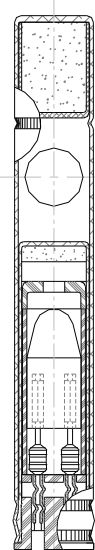

PetroDet - E54 (RJ-210)

For Side Initiation with Block or End Initiation with Crimp Sleeve

Detonator Specifications:

Nominal Base Charge:	350mg RDX output charge
Initiating Charge:	150 mg Lead Azide, 100 mg RDX
Shell Material:	Aluminum
Shell Diameter:	0.29" (7.32mm) max
Shell Length:	2.13" (54.2mm) max
Plug:	Nitrilica™ (black)
Leg Wires:	1.21 feet length (0.40m) copper wire 22 gauge (0.57mm) Zitel™ red and purple insulated

Firing Specifications:

Temperature Rating:	340°F (170°C) @ 1 hour
All Fire Current:	800 mA
No Fire Current:	200 mA @ 5 minutes

Electro-Static Discharge: Internal Protection Case

ESD Pin to Pin:	25 KvDC @ 500 pF x 5 Kohm
ESD Pins to Case:	25 KvDC @ 500 pF
HIPOT Test Pins to Case:	5 kvDC@ 7 mA x 5 seg
Resistance:	Two (2) 27 Ohms 1 Watt resistors in series with bridge wire

Switch Information: (Compatible with Electronic Switches)

Dump Voltage Max:	200 VDC x 1.5 A
-------------------	-----------------

Shipping Information:

Proper Shipping Name:	Detonators, Electric, UN 0255, PGII, 1.4B
Part Number:	PetroDet-E54 PE9115
EX Number:	2002120146A
Quantity:	50 Units per case
Size:	14 x 14 x 7" (358 x 358 x 185 mm)
Gross Weight:	4.96 lb (2.25 kg)
Net Weight:	.77 lb (0.35 kg)
Net Explosive Content:	0.03 kg/box (0.0006 kg/unit)